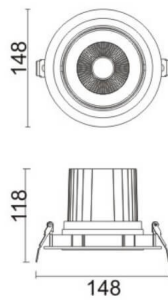

COMFORT A

Lavov downlight from the family COMFORT A with a power of 30W, CRI 80 and CCT 4000K, 12 degrees beam angle. With a total lumen output of 2550lm, and a luminous efficacy of 85lm/W. Made in Die Cast Aluminum and finished in Grey color. ON/OFF driver.

Item code	86.D060.3411.03
Product type	Indoor
Category	Downlights
Family	COMFORT A
Pictograms	

Scheme

Product

Real power (W)	30
Real luminous flux (Lm)	2550
Luminous efficiency (Lm/W)	85
Beam angle (°)	12
Life time (h)	50000 h L80B10
IP	20
Electrical class insulation	Clas II
Colour	Grey
Control gear included	Yes
Control gear	ON/OFF
Flicker Free	Yes
Light source	LED
Type of LED	COB
Colour temperature (K)	4000
Colour consistency (SDCM)	SDCM<3
CRI	80