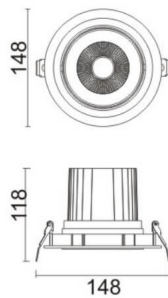

COMFORT A

Lavov downlight from the family COMFORT A with a power of 30W, CRI 80 and CCT 4000K, 12 degrees beam angle. With a total lumen output of 2550lm, and a luminous efficacy of 85lm/W. Made in Die Cast Aluminum and finished in Grey color. ON/OFF driver.

Item code	86.D060.3411.03
Product type	Indoor
Category	Downlights
Family	COMFORT A
Pictograms	

Scheme

Product

Real power (W)	30
Real luminous flux (Lm)	2550
Luminous efficiency (Lm/W)	85
Beam angle (°)	12
Life time (h)	50000 h L80B10
IP	20
Electrical class insulation	Clas II
Colour	Grey
Control gear included	Yes
Control gear	ON/OFF
Flicker Free	Yes
Light source	LED
Type of LED	COB
Colour temperature (K)	4000
Colour consistency (SDCM)	SDCM<3
CRI	80