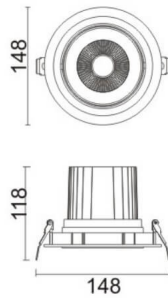

COMFORT A

Lavov downlight from the family COMFORT A with a power of 30W, CRI 80 and CCT 4000K, 24 degrees beam angle. With a total lumen output of 2550lm, and a luminous efficacy of 85lm/W. Made in Die Cast Aluminum and finished in White color. ON/OFF driver.

Item code	86.D060.3421.01
Product type	Indoor
Category	Downlights
Family	COMFORT A
Pictograms	

Scheme

Product

Real power (W)	30
Real luminous flux (Lm)	2550
Luminous efficiency (Lm/W)	85
Beam angle (°)	24
Life time (h)	50000 h L80B10
IP	20
Electrical class insulation	Clas II
Colour	White
Control gear included	Yes
Control gear	ON/OFF
Flicker Free	Yes
Light source	LED
Type of LED	COB
Colour temperature (K)	4000
Colour consistency (SDCM)	SDCM<3
CRI	80