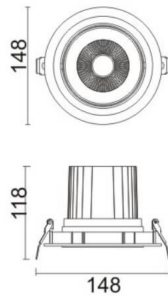

COMFORT A

Lavov downlight from the family COMFORT A with a power of 30W, CRI 80 and CCT 4000K, 24 degrees beam angle. With a total lumen output of 2550lm, and a luminous efficacy of 85lm/W. Made in Die Cast Aluminum and finished in White color. ON/OFF driver.

Item code	86.D060.3421.01
Product type	Indoor
Category	Downlights
Family	COMFORT A
Pictograms	

Scheme

Product

Real power (W)	30
Real luminous flux (Lm)	2550
Luminous efficiency (Lm/W)	85
Beam angle (°)	24
Life time (h)	50000 h L80B10
IP	20
Electrical class insulation	Clas II
Colour	White
Control gear included	Yes
Control gear	ON/OFF
Flicker Free	Yes
Light source	LED
Type of LED	COB
Colour temperature (K)	4000
Colour consistency (SDCM)	SDCM<3
CRI	80