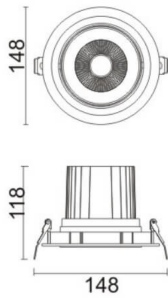

COMFORT A

Lavov downlight from the family COMFORT A with a power of 30W, CRI 80 and CCT 4000K, 24 degrees beam angle. With a total lumen output of 2550lm, and a luminous efficacy of 85lm/W. Made in Die Cast Aluminum and finished in White color. ON/OFF driver.

Item code	86.D060.3421.01
Product type	Indoor
Category	Downlights
Family	COMFORT A
Pictograms	

Scheme

Product

Real power (W)	30
Real luminous flux (Lm)	2550
Luminous efficiency (Lm/W)	85
Beam angle (°)	24
Life time (h)	50000 h L80B10
IP	20
Electrical class insulation	Clas II
Colour	White
Control gear included	Yes
Control gear	ON/OFF
Flicker Free	Yes
Light source	LED
Type of LED	COB
Colour temperature (K)	4000
Colour consistency (SDCM)	SDCM<3
CRI	80