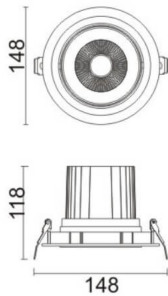

COMFORT A

Lavov downlight from the family COMFORT A with a power of 30W, CRI 80 and CCT 4000K, 24 degrees beam angle. With a total lumen output of 2550lm, and a luminous efficacy of 85lm/W. Made in Die Cast Aluminum and finished in Black color. ON/OFF driver.

Item code	86.D060.3421.02
Product type	Indoor
Category	Downlights
Family	COMFORT A
Pictograms	

Scheme

Product

Real power (W)	30
Real luminous flux (Lm)	2550
Luminous efficiency (Lm/W)	85
Beam angle (°)	24
Life time (h)	50000 h L80B10
IP	20
Electrical class insulation	Clas II
Colour	Black
Control gear included	Yes
Control gear	ON/OFF
Flicker Free	Yes
Light source	LED
Type of LED	COB
Colour temperature (K)	4000
Colour consistency (SDCM)	SDCM<3
CRI	80