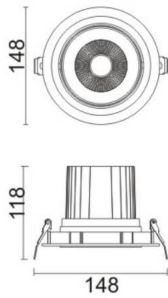

COMFORT A

Lavov downlight from the family COMFORT A with a power of 30W, CRI 80 and CCT 4000K, 24 degrees beam angle. With a total lumen output of 2550lm, and a luminous efficacy of 85lm/W. Made in Die Cast Aluminum and finished in Black color. ON/OFF driver.

Item code	86.D060.3421.02
Product type	Indoor
Category	Downlights
Family	COMFORT A
Pictograms	

Scheme

Product

Real power (W)	30
Real luminous flux (Lm)	2550
Luminous efficiency (Lm/W)	85
Beam angle (°)	24
Life time (h)	50000 h L80B10
IP	20
Electrical class insulation	Clas II
Colour	Black
Control gear included	Yes
Control gear	ON/OFF
Flicker Free	Yes
Light source	LED
Type of LED	COB
Colour temperature (K)	4000
Colour consistency (SDCM)	SDCM<3
CRI	80