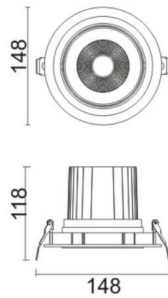

COMFORT A

Lavov downlight from the family COMFORT A with a power of 30W, CRI 80 and CCT 4000K, 24 degrees beam angle. With a total lumen output of 2550lm, and a luminous efficacy of 85lm/W. Made in Die Cast Aluminum and finished in Grey color. ON/OFF driver.

Item code	86.D060.3421.03
Product type	Indoor
Category	Downlights
Family	COMFORT A
Pictograms	

Scheme

Product

Real power (W)	30
Real luminous flux (Lm)	2550
Luminous efficiency (Lm/W)	85
Beam angle (°)	24
Life time (h)	50000 h L80B10
IP	20
Electrical class insulation	Clas II
Colour	Grey
Control gear included	Yes
Control gear	ON/OFF
Flicker Free	Yes
Light source	LED
Type of LED	COB
Colour temperature (K)	4000
Colour consistency (SDCM)	SDCM<3
CRI	80