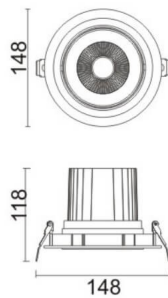

COMFORT A

Lavov downlight from the family COMFORT A with a power of 30W, CRI 80 and CCT 4000K, 24 degrees beam angle. With a total lumen output of 2550lm, and a luminous efficacy of 85lm/W. Made in Die Cast Aluminum and finished in Grey color. ON/OFF driver.

Item code	86.D060.3421.03
Product type	Indoor
Category	Downlights
Family	COMFORT A
Pictograms	

Scheme

Product

Real power (W)	30
Real luminous flux (Lm)	2550
Luminous efficiency (Lm/W)	85
Beam angle (°)	24
Life time (h)	50000 h L80B10
IP	20
Electrical class insulation	Clas II
Colour	Grey
Control gear included	Yes
Control gear	ON/OFF
Flicker Free	Yes
Light source	LED
Type of LED	COB
Colour temperature (K)	4000
Colour consistency (SDCM)	SDCM<3
CRI	80