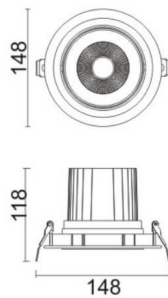

COMFORT A

Lavov downlight from the family COMFORT A with a power of 30W, CRI 80 and CCT 4000K, 40 degrees beam angle. With a total lumen output of 2550lm, and a luminous efficacy of 85lm/W. Made in Die Cast Aluminum and finished in White color. ON/OFF driver.

Item code	86.D060.3431.01
Product type	Indoor
Category	Downlights
Family	COMFORT A
Pictograms	

Scheme

Product	
Real power (W)	30
Real luminous flux (Lm)	2550
Luminous efficiency (Lm/W)	85
Beam angle (°)	40
Life time (h)	50000 h L80B10
IP	20
Electrical class insulation	Clas II
Colour	White
Control gear included	Yes
Control gear	ON/OFF
Flicker Free	Yes
Light source	LED
Type of LED	COB
Colour temperature (K)	4000
Colour consistency (SDCM)	SDCM<3
CRI	80