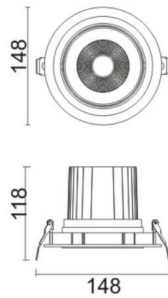

COMFORT A

Lavov downlight from the family COMFORT A with a power of 30W, CRI 80 and CCT 4000K, 40 degrees beam angle. With a total lumen output of 2550lm, and a luminous efficacy of 85lm/W. Made in Die Cast Aluminum and finished in White color. ON/OFF driver.

Item code	86.D060.3431.01
Product type	Indoor
Category	Downlights
Family	COMFORT A
Pictograms	

Scheme

Product

Real power (W)	30
Real luminous flux (Lm)	2550
Luminous efficiency (Lm/W)	85
Beam angle (°)	40
Life time (h)	50000 h L80B10
IP	20
Electrical class insulation	Clas II
Colour	White
Control gear included	Yes
Control gear	ON/OFF
Flicker Free	Yes
Light source	LED
Type of LED	COB
Colour temperature (K)	4000
Colour consistency (SDCM)	SDCM<3
CRI	80