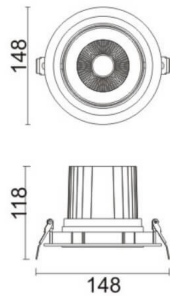

COMFORT A

Lavov downlight from the family COMFORT A with a power of 30W, CRI 80 and CCT 4000K, 40 degrees beam angle. With a total lumen output of 2550lm, and a luminous efficacy of 85lm/W. Made in Die Cast Aluminum and finished in Black color. ON/OFF driver.

Item code	86.D060.3431.02
Product type	Indoor
Category	Downlights
Family	COMFORT A
Pictograms	

Scheme

Product

Real power (W)	30
Real luminous flux (Lm)	2550
Luminous efficiency (Lm/W)	85
Beam angle (°)	40
Life time (h)	50000 h L80B10
IP	20
Electrical class insulation	Clas II
Colour	Black
Control gear included	Yes
Control gear	ON/OFF
Flicker Free	Yes
Light source	LED
Type of LED	COB
Colour temperature (K)	4000
Colour consistency (SDCM)	SDCM<3
CRI	80