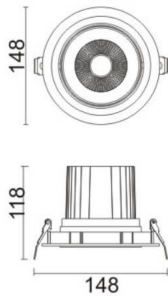

COMFORT A

Lavov downlight from the family COMFORT A with a power of 30W, CRI 80 and CCT 4000K, 40 degrees beam angle. With a total lumen output of 2550lm, and a luminous efficacy of 85lm/W. Made in Die Cast Aluminum and finished in Black color. ON/OFF driver.

Item code	86.D060.3431.02
Product type	Indoor
Category	Downlights
Family	COMFORT A
Pictograms	

Scheme

Product

Real power (W)	30
Real luminous flux (Lm)	2550
Luminous efficiency (Lm/W)	85
Beam angle (°)	40
Life time (h)	50000 h L80B10
IP	20
Electrical class insulation	Clas II
Colour	Black
Control gear included	Yes
Control gear	ON/OFF
Flicker Free	Yes
Light source	LED
Type of LED	COB
Colour temperature (K)	4000
Colour consistency (SDCM)	SDCM<3
CRI	80