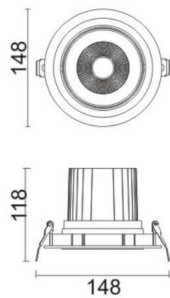

COMFORT A

Lavov downlight from the family COMFORT A with a power of 30W, CRI 80 and CCT 4000K, 40 degrees beam angle. With a total lumen output of 2550lm, and a luminous efficacy of 85lm/W. Made in Die Cast Aluminum and finished in Black color. ON/OFF driver.

Item code	86.D060.3431.02
Product type	Indoor
Category	Downlights
Family	COMFORT A
Pictograms	

Scheme

Product

Real power (W)	30
Real luminous flux (Lm)	2550
Luminous efficiency (Lm/W)	85
Beam angle (°)	40
Life time (h)	50000 h L80B10
IP	20
Electrical class insulation	Clas II
Colour	Black
Control gear included	Yes
Control gear	ON/OFF
Flicker Free	Yes
Light source	LED
Type of LED	COB
Colour temperature (K)	4000
Colour consistency (SDCM)	SDCM<3
CRI	80