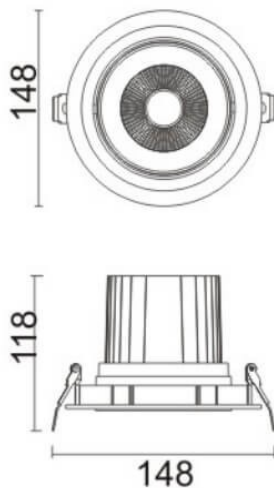

COMFORT A

Lavov downlight from the family COMFORT A with a power of 30W, CRI 80 and CCT 4000K, 40 degrees beam angle. With a total lumen output of 2550lm, and a luminous efficacy of 85lm/W. Made in Die Cast Aluminum and finished in Black color. ON/OFF driver.

Scheme

Item code	86.D060.3431.02
Product type	Indoor
Category	Downlights
Family	COMFORT A
Pictograms	

Product	
Real power (W)	30
Real luminous flux (Lm)	2550
Luminous efficiency (Lm/W)	85
Beam angle (°)	40
Life time (h)	50000 h L80B10
IP	20
Electrical class insulation	Clas II
Colour	Black
Control gear included	Yes
Control gear	ON/OFF
Flicker Free	Yes
Light source	LED
Type of LED	COB
Colour temperature (K)	4000
Colour consistency (SDCM)	SDCM<3
CRI	80