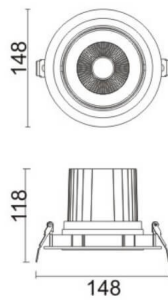

COMFORT A

Lavov downlight from the family COMFORT A with a power of 30W, CRI 80 and CCT 4000K, 40 degrees beam angle. With a total lumen output of 2550lm, and a luminous efficacy of 85lm/W. Made in Die Cast Aluminum and finished in Black color. ON/OFF driver.

Item code	86.D060.3431.02
Product type	Indoor
Category	Downlights
Family	COMFORT A
Pictograms	

Scheme

Product

Real power (W)	30
Real luminous flux (Lm)	2550
Luminous efficiency (Lm/W)	85
Beam angle (°)	40
Life time (h)	50000 h L80B10
IP	20
Electrical class insulation	Clas II
Colour	Black
Control gear included	Yes
Control gear	ON/OFF
Flicker Free	Yes
Light source	LED
Type of LED	COB
Colour temperature (K)	4000
Colour consistency (SDCM)	SDCM<3
CRI	80