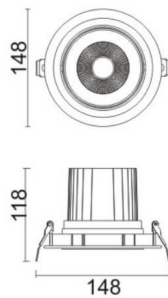

COMFORT A

Lavov downlight from the family COMFORT A with a power of 30W, CRI 80 and CCT 4000K, 40 degrees beam angle. With a total lumen output of 2550lm, and a luminous efficacy of 85lm/W. Made in Die Cast Aluminum and finished in Grey color. ON/OFF driver.

Item code	86.D060.3431.03
Product type	Indoor
Category	Downlights
Family	COMFORT A
Pictograms	

Scheme

Product

Real power (W)	30
Real luminous flux (Lm)	2550
Luminous efficiency (Lm/W)	85
Beam angle (°)	40
Life time (h)	50000 h L80B10
IP	20
Electrical class insulation	Clas II
Colour	Grey
Control gear included	Yes
Control gear	ON/OFF
Flicker Free	Yes
Light source	LED
Type of LED	COB
Colour temperature (K)	4000
Colour consistency (SDCM)	SDCM<3
CRI	80