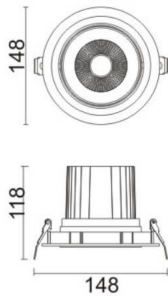

COMFORT A

Lavov downlight from the family COMFORT A with a power of 30W, CRI 80 and CCT 4000K, 40 degrees beam angle. With a total lumen output of 2550lm, and a luminous efficacy of 85lm/W. Made in Die Cast Aluminum and finished in Grey color. ON/OFF driver.

Item code	86.D060.3431.03
Product type	Indoor
Category	Downlights
Family	COMFORT A
Pictograms	

Scheme

Product

Real power (W)	30
Real luminous flux (Lm)	2550
Luminous efficiency (Lm/W)	85
Beam angle (°)	40
Life time (h)	50000 h L80B10
IP	20
Electrical class insulation	Clas II
Colour	Grey
Control gear included	Yes
Control gear	ON/OFF
Flicker Free	Yes
Light source	LED
Type of LED	COB
Colour temperature (K)	4000
Colour consistency (SDCM)	SDCM<3
CRI	80