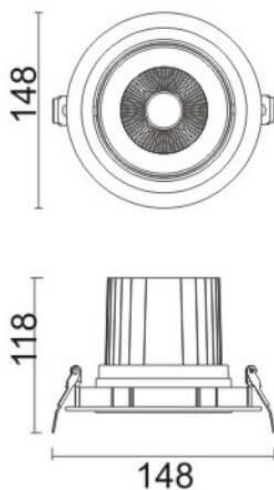

COMFORT A

Lavov downlight from the family COMFORT A with a power of 30W, CRI 80 and CCT 4000K, 40 degrees beam angle. With a total lumen output of 2550lm, and a luminous efficacy of 85lm/W. Made in Die Cast Aluminum and finished in Grey color. ON/OFF driver.

Scheme

Item code	86.D060.3431.03
Product type	Indoor
Category	Downlights
Family	COMFORT A
Pictograms	

Product	
Real power (W)	30
Real luminous flux (Lm)	2550
Luminous efficiency (Lm/W)	85
Beam angle (º)	40
Life time (h)	50000 h L80B10
IP	20
Electrical class insulation	Clas II
Colour	Grey
Control gear included	Yes
Control gear	ON/OFF
Flicker Free	Yes
Light source	LED
Type of LED	COB
Colour temperature (K)	4000
Colour consistency (SDCM)	SDCM<3
CRI	80