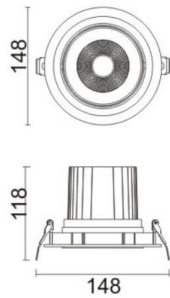

COMFORT A

Lavov downlight from the family COMFORT A with a power of 30W, CRI 80 and CCT 4000K, 40 degrees beam angle. With a total lumen output of 2550lm, and a luminous efficacy of 85lm/W. Made in Die Cast Aluminum and finished in Grey color. ON/OFF driver.

Item code	86.D060.3431.03
Product type	Indoor
Category	Downlights
Family	COMFORT A
Pictograms	

Scheme

Product

Real power (W)	30
Real luminous flux (Lm)	2550
Luminous efficiency (Lm/W)	85
Beam angle (°)	40
Life time (h)	50000 h L80B10
IP	20
Electrical class insulation	Clas II
Colour	Grey
Control gear included	Yes
Control gear	ON/OFF
Flicker Free	Yes
Light source	LED
Type of LED	COB
Colour temperature (K)	4000
Colour consistency (SDCM)	SDCM<3
CRI	80