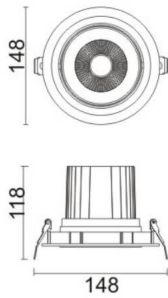

COMFORT A

Lavov downlight from the family COMFORT A with a power of 30W, CRI 80 and CCT 4000K, 40 degrees beam angle. With a total lumen output of 2550lm, and a luminous efficacy of 85lm/W. Made in Die Cast Aluminum and finished in Grey color. ON/OFF driver.

Item code	86.D060.3431.03
Product type	Indoor
Category	Downlights
Family	COMFORT A
Pictograms	

Scheme

Product

Real power (W)	30
Real luminous flux (Lm)	2550
Luminous efficiency (Lm/W)	85
Beam angle (°)	40
Life time (h)	50000 h L80B10
IP	20
Electrical class insulation	Clas II
Colour	Grey
Control gear included	Yes
Control gear	ON/OFF
Flicker Free	Yes
Light source	LED
Type of LED	COB
Colour temperature (K)	4000
Colour consistency (SDCM)	SDCM<3
CRI	80