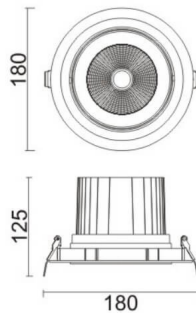

COMFORT A

Lavov downlight from the family COMFORT A with a power of 40W, CRI 80 and CCT 3000K, 12 degrees beam angle. With a total lumen output of 3200lm, and a luminous efficacy of 80lm/W. Made in Die Cast Aluminum and finished in White color. ON/OFF driver.

Item code	86.D060.4311.01
Product type	Indoor
Category	Downlights
Family	COMFORT A
Pictograms	

Scheme

Product	
Real power (W)	40
Real luminous flux (Lm)	3200
Luminous efficiency (Lm/W)	80
Beam angle (°)	12
Life time (h)	50000 h L80B10
IP	20
Electrical class insulation	Clas II
Colour	White
Control gear included	Yes
Control gear	ON/OFF
Flicker Free	Yes
Light source	LED
Type of LED	COB
Colour temperature (K)	3000
Colour consistency (SDCM)	SDCM<3
CRI	80