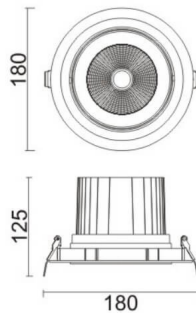

COMFORT A

Lavov downlight from the family COMFORT A with a power of 40W, CRI 80 and CCT 3000K, 12 degrees beam angle. With a total lumen output of 3200lm, and a luminous efficacy of 80lm/W. Made in Die Cast Aluminum and finished in Grey color. ON/OFF driver.

Item code	86.D060.4311.03
Product type	Indoor
Category	Downlights
Family	COMFORT A
Pictograms	

Scheme

Product

Real power (W)	40
Real luminous flux (Lm)	3200
Luminous efficiency (Lm/W)	80
Beam angle (°)	12
Life time (h)	50000 h L80B10
IP	20
Electrical class insulation	Clas II
Colour	Grey
Control gear included	Yes
Control gear	ON/OFF
Flicker Free	Yes
Light source	LED
Type of LED	COB
Colour temperature (K)	3000
Colour consistency (SDCM)	SDCM<3
CRI	80