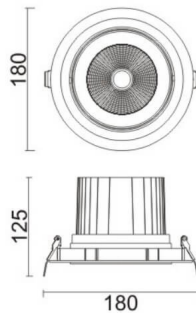

COMFORT A

Lavov downlight from the family COMFORT A with a power of 40W, CRI 80 and CCT 3000K, 12 degrees beam angle. With a total lumen output of 3200lm, and a luminous efficacy of 80lm/W. Made in Die Cast Aluminum and finished in Grey color. ON/OFF driver.

Item code	86.D060.4311.03
Product type	Indoor
Category	Downlights
Family	COMFORT A
Pictograms	

Scheme

Product	
Real power (W)	40
Real luminous flux (Lm)	3200
Luminous efficiency (Lm/W)	80
Beam angle (°)	12
Life time (h)	50000 h L80B10
IP	20
Electrical class insulation	Clas II
Colour	Grey
Control gear included	Yes
Control gear	ON/OFF
Flicker Free	Yes
Light source	LED
Type of LED	COB
Colour temperature (K)	3000
Colour consistency (SDCM)	SDCM<3
CRI	80