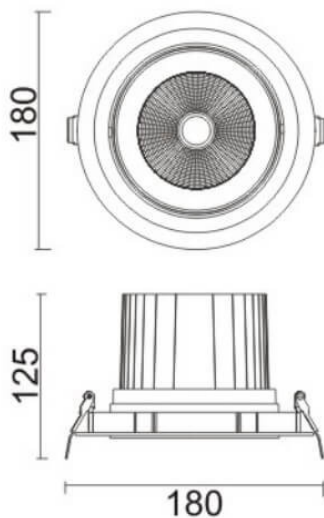

COMFORT A

Lavov downlight from the family COMFORT A with a power of 40W, CRI 80 and CCT 3000K, 12 degrees beam angle. With a total lumen output of 3200lm, and a luminous efficacy of 80lm/W. Made in Die Cast Aluminum and finished in Grey color. ON/OFF driver.

Scheme

Item code	86.D060.4311.03
Product type	Indoor
Category	Downlights
Family	COMFORT A
Pictograms	

Product	
Real power (W)	40
Real luminous flux (Lm)	3200
Luminous efficiency (Lm/W)	80
Beam angle (°)	12
Life time (h)	50000 h L80B10
IP	20
Electrical class insulation	Clas II
Colour	Grey
Control gear included	Yes
Control gear	ON/OFF
Flicker Free	Yes
Light source	LED
Type of LED	COB
Colour temperature (K)	3000
Colour consistency (SDCM)	SDCM3
CRI	80