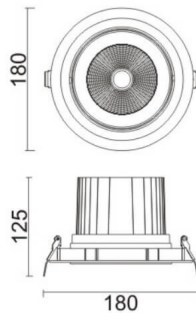

COMFORT A

Lavov downlight from the family COMFORT A with a power of 40W, CRI 80 and CCT 3000K, 24 degrees beam angle. With a total lumen output of 3200lm, and a luminous efficacy of 80lm/W. Made in Die Cast Aluminum and finished in Black color. ON/OFF driver.

Item code	86.D060.4321.02
Product type	Indoor
Category	Downlights
Family	COMFORT A
Pictograms	

Scheme

Product	
Real power (W)	40
Real luminous flux (Lm)	3200
Luminous efficiency (Lm/W)	80
Beam angle (°)	24
Life time (h)	50000 h L80B10
IP	20
Electrical class insulation	Clas II
Colour	Black
Control gear included	Yes
Control gear	ON/OFF
Flicker Free	Yes
Light source	LED
Type of LED	COB
Colour temperature (K)	3000
Colour consistency (SDCM)	SDCM<3
CRI	80