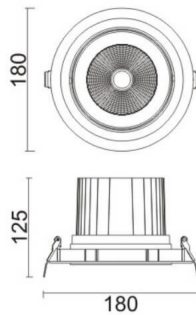

COMFORT A

Lavov downlight from the family COMFORT A with a power of 40W, CRI 80 and CCT 3000K, 40 degrees beam angle. With a total lumen output of 3200lm, and a luminous efficacy of 80lm/W. Made in Die Cast Aluminum and finished in Grey color. ON/OFF driver.

Item code	86.D060.4331.03
Product type	Indoor
Category	Downlights
Family	COMFORT A
Pictograms	

Scheme

Product	
Real power (W)	40
Real luminous flux (Lm)	3200
Luminous efficiency (Lm/W)	80
Beam angle (°)	40
Life time (h)	50000 h L80B10
IP	20
Electrical class insulation	Clas II
Colour	Grey
Control gear included	Yes
Control gear	ON/OFF
Flicker Free	Yes
Light source	LED
Type of LED	COB
Colour temperature (K)	3000
Colour consistency (SDCM)	SDCM<3
CRI	80