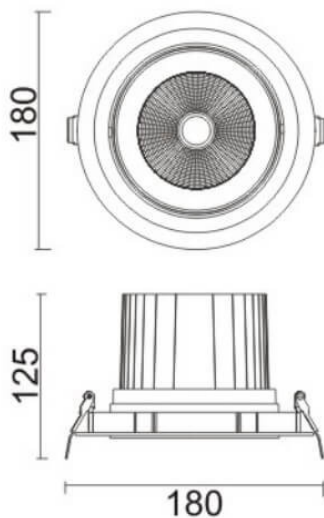

### COMFORT A

Lavov downlight from the family COMFORT A with a power of 40W, CRI 80 and CCT 4000K, 12 degrees beam angle. With a total lumen output of 3200lm, and a luminous efficacy of 80lm/W. Made in Die Cast Aluminum and finished in White color. ON/OFF driver.

### Scheme

Item code	86.D060.4411.01
Product type	Indoor
Category	Downlights
Family	COMFORT A
Pictograms	

Product	
Real power (W)	40
Real luminous flux (Lm)	3200
Luminous efficiency (Lm/W)	80
Beam angle (&ordm;)	12
Life time (h)	50000 h L80B10
IP	20
Electrical class insulation	Clas II
Colour	White
Control gear included	Yes
Control gear	ON/OFF
Flicker Free	Yes
Light source	LED
Type of LED	COB
Colour temperature (K)	4000
Colour consistency (SDCM)	SDCM<3
CRI	80