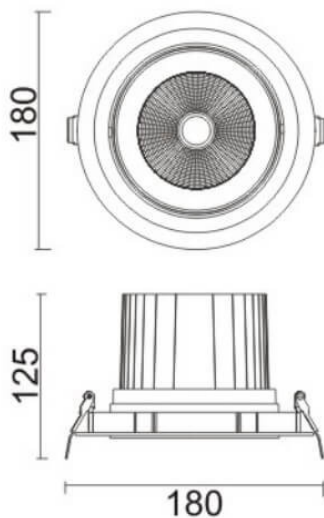

### COMFORT A

Lavov downlight from the family COMFORT A with a power of 40W, CRI 80 and CCT 4000K, 12 degrees beam angle. With a total lumen output of 3200lm, and a luminous efficacy of 80lm/W. Made in Die Cast Aluminum and finished in White color. ON/OFF driver.

### Scheme

Item code	86.D060.4411.01
Product type	Indoor
Category	Downlights
Family	COMFORT A
Pictograms	

Product	
Real power (W)	40
Real luminous flux (Lm)	3200
Luminous efficiency (Lm/W)	80
Beam angle (°)	12
Life time (h)	50000 h L80B10
IP	20
Electrical class insulation	Clas II
Colour	White
Control gear included	Yes
Control gear	ON/OFF
Flicker Free	Yes
Light source	LED
Type of LED	COB
Colour temperature (K)	4000
Colour consistency (SDCM)	SDCM3
CRI	80