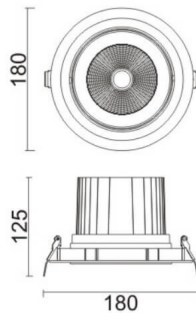

COMFORT A

Lavov downlight from the family COMFORT A with a power of 40W, CRI 80 and CCT 4000K, 12 degrees beam angle. With a total lumen output of 3200lm, and a luminous efficacy of 80lm/W. Made in Die Cast Aluminum and finished in Black color. ON/OFF driver.

Item code	86.D060.4411.02
Product type	Indoor
Category	Downlights
Family	COMFORT A
Pictograms	

Scheme

Product	
Real power (W)	40
Real luminous flux (Lm)	3200
Luminous efficiency (Lm/W)	80
Beam angle (°)	12
Life time (h)	50000 h L80B10
IP	20
Electrical class insulation	Clas II
Colour	Black
Control gear included	Yes
Control gear	ON/OFF
Flicker Free	Yes
Light source	LED
Type of LED	COB
Colour temperature (K)	4000
Colour consistency (SDCM)	SDCM<3
CRI	80