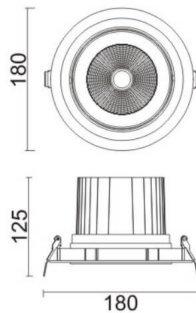

COMFORT A

Lavov downlight from the family COMFORT A with a power of 40W, CRI 80 and CCT 4000K, 12 degrees beam angle. With a total lumen output of 3200lm, and a luminous efficacy of 80lm/W. Made in Die Cast Aluminum and finished in Grey color. ON/OFF driver.

Item code	86.D060.4411.03
Product type	Indoor
Category	Downlights
Family	COMFORT A
Pictograms	

Scheme

Product

Real power (W)	40
Real luminous flux (Lm)	3200
Luminous efficiency (Lm/W)	80
Beam angle (°)	12
Life time (h)	50000 h L80B10
IP	20
Electrical class insulation	Clas II
Colour	Grey
Control gear included	Yes
Control gear	ON/OFF
Flicker Free	Yes
Light source	LED
Type of LED	COB
Colour temperature (K)	4000
Colour consistency (SDCM)	SDCM<3
CRI	80