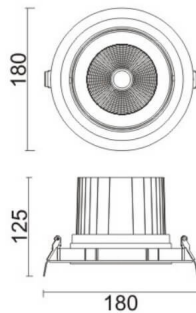

Star-T

Lavov downlight from the family COMFORT A with a power of 40W, CRI 80 and CCT 4000K, 12 degrees beam angle. With a total lumen output of 3200lm, and a luminous efficacy of 80lm/W. Made in Die Cast Aluminum and finished in Grey color. DALI driver.

Item code	86.D060.4413.03
Product type	Indoor
Category	Downlights
Family	STAR
Subfamily	Star-T

Pictograms

Scheme

Product

Real power (W)	40
Real luminous flux (Lm)	3200
Luminous efficiency (Lm/W)	80
Beam angle (°)	12
Life time (h)	50000 h L80B10
IP	20
Electrical class insulation	Clas II
Colour	Grey
Control gear included	Yes
Control gear	DALI
Flicker Free	Yes
Light source	LED
Type of LED	COB
Colour temperature (K)	4000
Colour consistency (SDCM)	SDCM<3
CRI	80