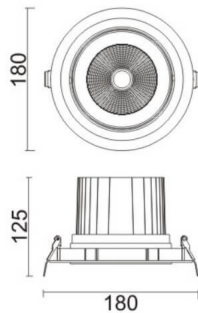

COMFORT A

Lavov downlight from the family COMFORT A with a power of 40W, CRI 80 and CCT 4000K, 24 degrees beam angle. With a total lumen output of 3200lm, and a luminous efficacy of 80lm/W. Made in Die Cast Aluminum and finished in White color. ON/OFF driver.

Item code	86.D060.4421.01
Product type	Indoor
Category	Downlights
Family	COMFORT A
Pictograms	

Scheme

Product	
Real power (W)	40
Real luminous flux (Lm)	3200
Luminous efficiency (Lm/W)	80
Beam angle (°)	24
Life time (h)	50000 h L80B10
IP	20
Electrical class insulation	Clas II
Colour	White
Control gear included	Yes
Control gear	ON/OFF
Flicker Free	Yes
Light source	LED
Type of LED	COB
Colour temperature (K)	4000
Colour consistency (SDCM)	SDCM<3
CRI	80