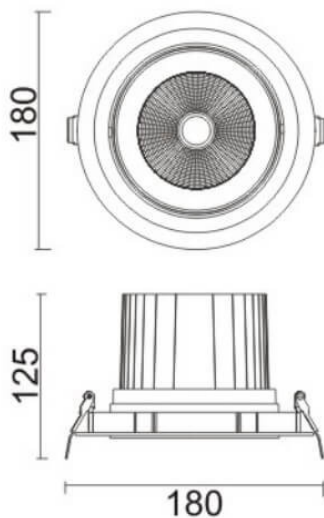

### COMFORT A

Lavov downlight from the family COMFORT A with a power of 40W, CRI 80 and CCT 4000K, 40 degrees beam angle. With a total lumen output of 3200lm, and a luminous efficacy of 80lm/W. Made in Die Cast Aluminum and finished in White color. ON/OFF driver.

### Scheme

Item code	86.D060.4431.01
Product type	Indoor
Category	Downlights
Family	COMFORT A
Pictograms	

Product	
Real power (W)	40
Real luminous flux (Lm)	3200
Luminous efficiency (Lm/W)	80
Beam angle (&ordm;)	40
Life time (h)	50000 h L80B10
IP	20
Electrical class insulation	Clas II
Colour	White
Control gear included	Yes
Control gear	ON/OFF
Flicker Free	Yes
Light source	LED
Type of LED	COB
Colour temperature (K)	4000
Colour consistency (SDCM)	SDCM<3
CRI	80