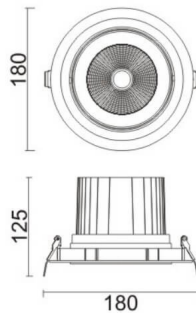

COMFORT A

Lavov downlight from the family COMFORT A with a power of 40W, CRI 80 and CCT 4000K, 40 degrees beam angle. With a total lumen output of 3200lm, and a luminous efficacy of 80lm/W. Made in Die Cast Aluminum and finished in Grey color. ON/OFF driver.

Item code	86.D060.4431.03
Product type	Indoor
Category	Downlights
Family	COMFORT A
Pictograms	

Scheme

Product	
Real power (W)	40
Real luminous flux (Lm)	3200
Luminous efficiency (Lm/W)	80
Beam angle (°)	40
Life time (h)	50000 h L80B10
IP	20
Electrical class insulation	Clas II
Colour	Grey
Control gear included	Yes
Control gear	ON/OFF
Flicker Free	Yes
Light source	LED
Type of LED	COB
Colour temperature (K)	4000
Colour consistency (SDCM)	SDCM<3
CRI	80