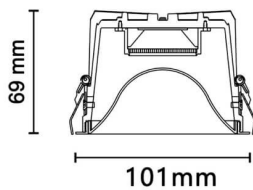

Scheme

Product

Real power (W)	14.41

Real luminous flux (Lm)	808.68920000000003

Luminous efficiency (Lm/W)	56.12

Beam angle (°)	83.5

Life time (h)	50000 h L80B10

IP	20

Electrical class insulation	Clas II

Colour	Black

Control gear included	Yes

Control gear	DALI

Flicker Free	Yes

Light source	LED

Type of LED	COB

Colour temperature (K)	4000

Colour consistency (SDCM)	SDCM<3

CRI	90