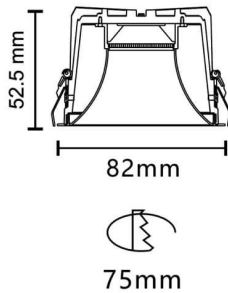

BLUESKY

Lavov downlight from the family BLUESKY with a power of 6.62W, CRI 90 and CCT 3000K, 52.1 degrees beam angle. With a total lumen output of 523.1786lm, and a luminous efficacy of 79.03lm/W. Made in Die Cast Aluminum and finished in White color. ON/OFF driver.

Item code 86.D062.1331.01

Product type Indoor

Category Downlights

Family PLANET

Subfamily BLUESKY

Pictograms

Scheme

Product
Real power (W) 6.62

Real luminous flux (Lm) 523.17859999999996

Luminous efficiency (Lm/W) 79.03

Beam angle (°) 52.1

Life time (h) 50000 h L80B10

IP 20

Electrical class insulation Clas II

Colour White

Control gear included Yes