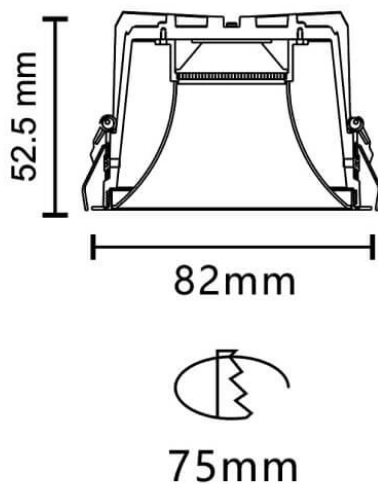

BLUESKY

Lavov downlight from the family BLUESKY with a power of 6.62W, CRI 90 and CCT 3000K, 52.1 degrees beam angle. With a total lumen output of 523.1786lm, and a luminous efficacy of 79.03lm/W. Made in Die Cast Aluminum and finished in White color. ON/OFF driver.

Item code	86.D062.1331.01
Product type	Indoor
Category	Downlights
Family	PLANET
Subfamily	BLUESKY
Pictograms	

Scheme

Product	
Real power (W)	6.62
Real luminous flux (Lm)	523.1785999999996
Luminous efficiency (Lm/W)	79.03
Beam angle (°)	52.1
Life time (h)	50000 h L80B10
IP	20
Electrical class insulation	Clas II
Colour	White
Control gear included	Yes
Control gear	ON/OFF
Flicker Free	Yes
Light source	LED
Type of LED	COB
Colour temperature (K)	3000
Colour consistency (SDCM)	SDCM3
CRI	90