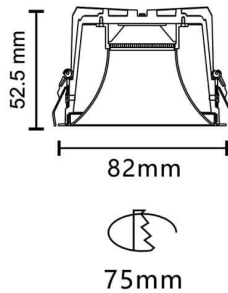

BLUESKY

Lavov downlight from the family BLUESKY with a power of 6.62W, CRI 90 and CCT 3000K, 52.1 degrees beam angle. With a total lumen output of 523.1786lm, and a luminous efficacy of 79.03lm/W. Made in Die Cast Aluminum and finished in White color. ON/OFF driver.

Item code 86.D062.1331.01

Product type Indoor

Category Downlights

Family PLANET

Subfamily BLUESKY

Pictograms

Scheme

Product
Real power (W) 6.62

Real luminous flux (Lm) 523.17859999999996

Luminous efficiency (Lm/W) 79.03

Beam angle (°) 52.1

Life time (h) 50000 h L80B10

IP 20

Electrical class insulation Clas II

Colour White

Control gear included Yes