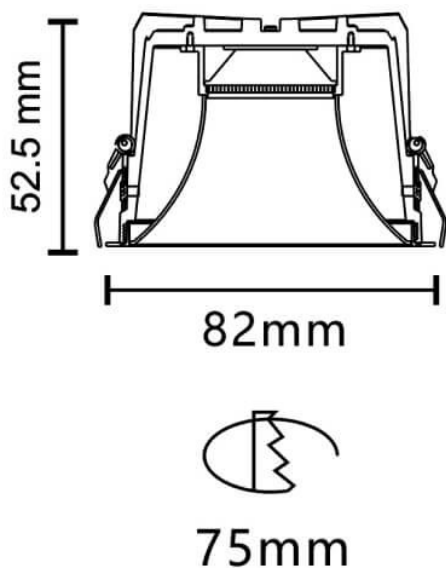

BLUESKY

Lavov downlight from the family BLUESKY with a power of 6.62W, CRI 90 and CCT 3000K, 52.1 degrees beam angle. With a total lumen output of 523.1786lm, and a luminous efficacy of 79.03lm/W. Made in Die Cast Aluminum and finished in White color. ON/OFF driver.

Item code	86.D062.1331.01
Product type	Indoor
Category	Downlights
Family	PLANET
Subfamily	BLUESKY
Pictograms	

Scheme

Product	
Real power (W)	6.62
Real luminous flux (Lm)	523.1785999999996
Luminous efficiency (Lm/W)	79.03
Beam angle (°)	52.1
Life time (h)	50000 h L80B10
IP	20
Electrical class insulation	Clas II
Colour	White
Control gear included	Yes
Control gear	ON/OFF
Flicker Free	Yes
Light source	LED
Type of LED	COB
Colour temperature (K)	3000
Colour consistency (SDCM)	SDCM<3
CRI	90