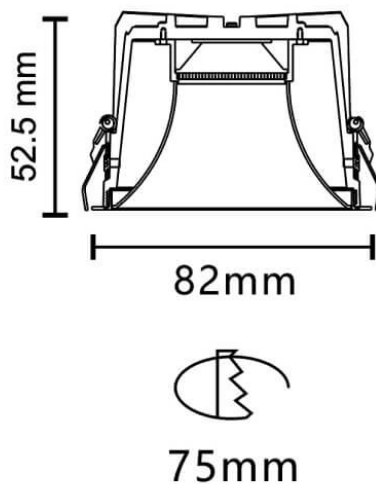

BLUESKY

Lavov downlight from the family BLUESKY with a power of 6.62W, CRI 90 and CCT 3000K, 52.1 degrees beam angle. With a total lumen output of 523.1786lm, and a luminous efficacy of 79.03lm/W. Made in Die Cast Aluminum and finished in Black color. ON/OFF driver.

Item code	86.D062.1331.02
Product type	Indoor
Category	Downlights
Family	PLANET
Subfamily	BLUESKY

Pictograms

Scheme

Product	
Real power (W)	6.62
Real luminous flux (Lm)	523.1785999999996
Luminous efficiency (Lm/W)	79.03
Beam angle (°)	52.1
Life time (h)	50000 h L80B10
IP	20
Electrical class insulation	Clas II
Colour	Black
Control gear included	Yes
Control gear	ON/OFF
Flicker Free	Yes
Light source	LED
Type of LED	COB
Colour temperature (K)	3000
Colour consistency (SDCM)	SDCM<3
CRI	90