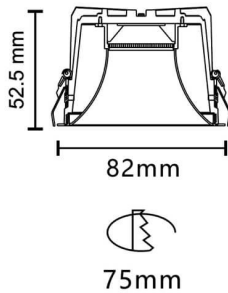

BLUESKY

Lavov downlight from the family BLUESKY with a power of 6.62W, CRI 90 and CCT 3000K, 52.1 degrees beam angle. With a total lumen output of 523.1786lm, and a luminous efficacy of 79.03lm/W. Made in Die Cast Aluminum and finished in Black color. ON/OFF driver.

Item code	86.D062.1331.02
Product type	Indoor
Category	Downlights
Family	PLANET
Subfamily	BLUESKY
Pictograms	

Scheme

Product	
Real power (W)	6.62
Real luminous flux (Lm)	523.17859999999996
Luminous efficiency (Lm/W)	79.03
Beam angle (°)	52.1
Life time (h)	50000 h L80B10
IP	20
Electrical class insulation	Clas II
Colour	Black
Control gear included	Yes
Control gear	ON/OFF
Flicker Free	Yes
Light source	LED
Type of LED	COB
Colour temperature (K)	3000
Colour consistency (SDCM)	SDCM<3
CRI	90