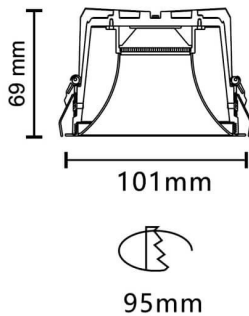

Scheme

Product

Real power (W)	14.92

Real luminous flux (Lm)	1188.3779999999999

Luminous efficiency (Lm/W)	79.65000000000006

Beam angle (°)	34.4

Life time (h)	50000 h L80B10

IP	20

Electrical class insulation	Clas II

Colour	White

Control gear included	Yes

Control gear	DALI

Flicker Free	Yes

Light source	LED

Type of LED	COB

Colour temperature (K)	3000

Colour consistency (SDCM)	SDCM<3

CRI	90