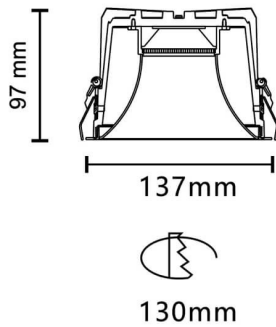

BLUESKY

Lavov downlight from the family BLUESKY with a power of 19.42000000000002W, CRI 90 and CCT 3000K, 41.2 degrees beam angle. With a total lumen output of 1426.8lm, and a luminous efficacy of 73.47lm/W. Made in Die Cast Aluminum and finished in White color. ON/OFF driver.

Item code	86.D062.3331.01
Product type	Indoor
Category	Downlights
Family	PLANET
Subfamily	BLUESKY

Pictograms

Scheme

Product	
Real power (W)	19.42
Real luminous flux (Lm)	1426.8
Luminous efficiency (Lm/W)	73.47
Beam angle (°)	41.2
Life time (h)	50000 h L80B10
IP	20
Electrical class insulation	Clas II
Colour	White
Control gear included	Yes
Control gear	ON/OFF
Flicker Free	Yes
Light source	LED
Type of LED	COB
Colour temperature (K)	3000
Colour consistency (SDCM)	SDCM<3
CRI	90