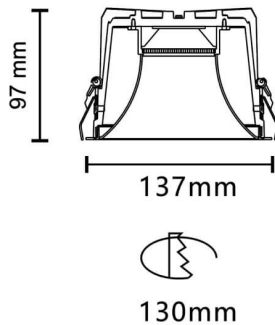

Scheme

Product

Real power (W)	19.420000000000002

Real luminous flux (Lm)	1426.8

Luminous efficiency (Lm/W)	73.47

Beam angle (°)	41.2

Life time (h)	50000 h L80B10

IP	20

Electrical class insulation	Clas II

Colour	Black

Control gear included	Yes

Control gear	ON/OFF

Flicker Free	Yes

Light source	LED

Type of LED	COB

Colour temperature (K)	3000

Colour consistency (SDCM)	SDCM<3

CRI	90