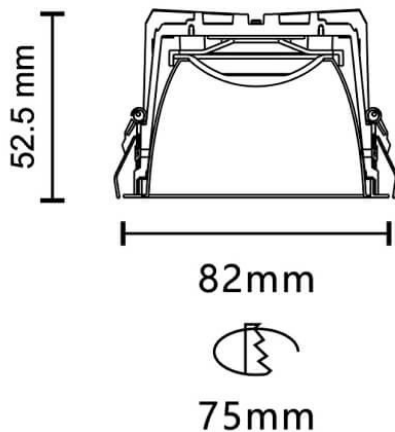

VENUS

Lavov downlight from the family VENUS with a power of 7.2W, CRI 90 and CCT 3000K, 93.3 degrees beam angle. With a total lumen output of 587.9500000000005lm, and a luminous efficacy of 81.61lm/W. Made in Die Cast Aluminum and finished in White color. ON/OFF driver.

Scheme

Item code	86.D063.1331.01
Product type	Indoor
Category	Downlights
Family	PLANET
Subfamily	VENUS
Pictograms	

Product	
Real power (W)	7.2
Real luminous flux (Lm)	587.95
Luminous efficiency (Lm/W)	81.61
Beam angle (º)	93.3
Life time (h)	50000 h L80B10
IP	20
Electrical class insulation	Clas II
Colour	White
Control gear included	Yes
Control gear	ON/OFF
Flicker Free	Yes
Light source	LED
Type of LED	COB
Colour temperature (K)	3000
Colour consistency (SDCM)	SDCM<3
CRI	90