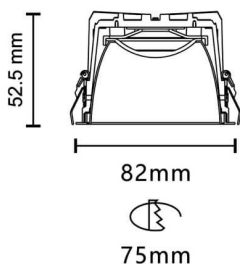

**VENUS**

Lavov downlight from the family VENUS with a power of 7.2W, CRI 90 and CCT 3000K, 93.3 degrees beam angle. With a total lumen output of 587.95000000000005lm, and a luminous efficacy of 81.61lm/W. Made in Die Cast Aluminum and finished in White color. ON/OFF driver.

<b>Item code</b>	<b>86.D063.1331.01</b>
<b>Product type</b>	<b>Indoor</b>
<b>Category</b>	<b>Downlights</b>
<b>Family</b>	<b>PLANET</b>
<b>Subfamily</b>	<b>VENUS</b>

**Pictograms**

**Scheme**

**Product**

<b>Real power (W)</b>	<b>7.2</b>
<b>Real luminous flux (Lm)</b>	<b>587.95000000000005</b>
<b>Luminous efficiency (Lm/W)</b>	<b>81.61</b>
<b>Beam angle (°)</b>	<b>93.3</b>
<b>Life time (h)</b>	<b>50000 h L80B10</b>
<b>IP</b>	<b>20</b>
<b>Electrical class insulation</b>	<b>Clas II</b>
<b>Colour</b>	<b>White</b>
<b>Control gear included</b>	<b>Yes</b>
<b>Control gear</b>	<b>ON/OFF</b>
<b>Flicker Free</b>	<b>Yes</b>
<b>Light source</b>	<b>LED</b>
<b>Type of LED</b>	<b>COB</b>
<b>Colour temperature (K)</b>	<b>3000</b>
<b>Colour consistency (SDCM)</b>	<b>SDCM&lt;3</b>
<b>CRI</b>	<b>90</b>