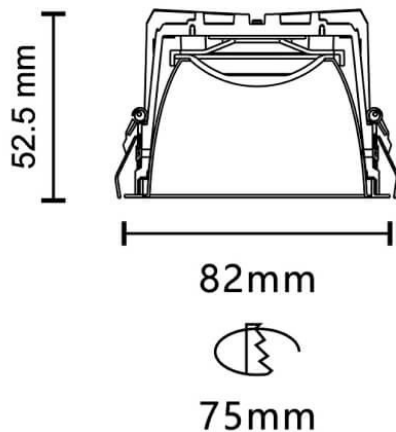

### VENUS

Lavov downlight from the family VENUS with a power of 7.2W, CRI 90 and CCT 3000K, 93.3 degrees beam angle. With a total lumen output of 587.95000000000005lm, and a luminous efficacy of 81.61lm/W. Made in Die Cast Aluminum and finished in Black color. ON/OFF driver.

Item code	86.D063.1331.02
Product type	Indoor
Category	Downlights
Family	PLANET
Subfamily	VENUS

#### Scheme

Product	
Real power (W)	7.2
Real luminous flux (Lm)	587.95000000000005
Luminous efficiency (Lm/W)	81.61
Beam angle (°)	93.3
Life time (h)	50000 h L80B10
IP	20
Electrical class insulation	Clas II
Colour	Black
Control gear included	Yes
Control gear	ON/OFF
Flicker Free	Yes
Light source	LED
Type of LED	COB
Colour temperature (K)	3000
Colour consistency (SDCM)	SDCM3
CRI	90