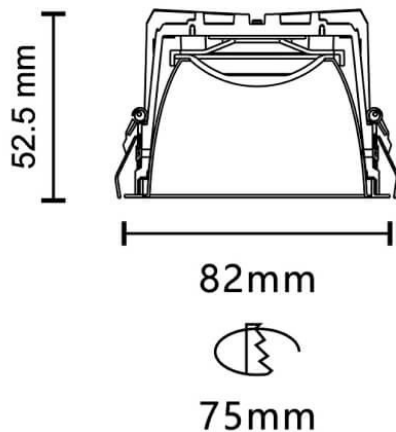

VENUS

Lavov downlight from the family VENUS with a power of 7.2W, CRI 90 and CCT 3000K, 93.3 degrees beam angle. With a total lumen output of 587.95000000000005lm, and a luminous efficacy of 81.61lm/W. Made in Die Cast Aluminum and finished in Black color. ON/OFF driver.

Item code	86.D063.1331.02
Product type	Indoor
Category	Downlights
Family	PLANET
Subfamily	VENUS

Pictograms

Scheme

Product	
Real power (W)	7.2
Real luminous flux (Lm)	587.95000000000005
Luminous efficiency (Lm/W)	81.61
Beam angle (°)	93.3
Life time (h)	50000 h L80B10
IP	20
Electrical class insulation	Clas II
Colour	Black
Control gear included	Yes
Control gear	ON/OFF
Flicker Free	Yes
Light source	LED
Type of LED	COB
Colour temperature (K)	3000
Colour consistency (SDCM)	SDCM<3
CRI	90