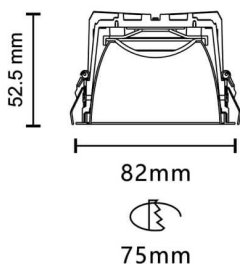

VENUS

Lavov downlight from the family VENUS with a power of 7.2W, CRI 90 and CCT 4000K, 93.3 degrees beam angle. With a total lumen output of 587.95000000000005lm, and a luminous efficacy of 81.61lm/W. Made in Die Cast Aluminum and finished in White color. ON/OFF driver.

Item code	86.D063.1431.01
Product type	Indoor
Category	Downlights
Family	PLANET
Subfamily	VENUS

Pictograms

Scheme

Product	
Real power (W)	7.2
Real luminous flux (Lm)	587.95000000000005
Luminous efficiency (Lm/W)	81.61
Beam angle (°)	93.3
Life time (h)	50000 h L80B10
IP	20
Electrical class insulation	Clas II
Colour	White
Control gear included	Yes
Control gear	ON/OFF
Flicker Free	Yes
Light source	LED
Type of LED	COB
Colour temperature (K)	4000
Colour consistency (SDCM)	SDCM<3
CRI	90