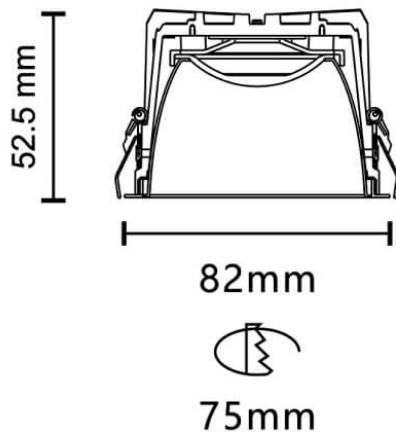

VENUS

Lavov downlight from the family VENUS with a power of 7.2W, CRI 90 and CCT 4000K, 93.3 degrees beam angle. With a total lumen output of 587.95000000000005lm, and a luminous efficacy of 81.61lm/W. Made in Die Cast Aluminum and finished in White color. ON/OFF driver.

Scheme

Item code	86.D063.1431.01
Product type	Indoor
Category	Downlights
Family	PLANET
Subfamily	VENUS
Pictograms	

Product	
Real power (W)	7.2
Real luminous flux (Lm)	587.95000000000005
Luminous efficiency (Lm/W)	81.61
Beam angle (°)	93.3
Life time (h)	50000 h L80B10
IP	20
Electrical class insulation	Clas II
Colour	White
Control gear included	Yes
Control gear	ON/OFF
Flicker Free	Yes
Light source	LED
Type of LED	COB
Colour temperature (K)	4000
Colour consistency (SDCM)	SDCM3
CRI	90