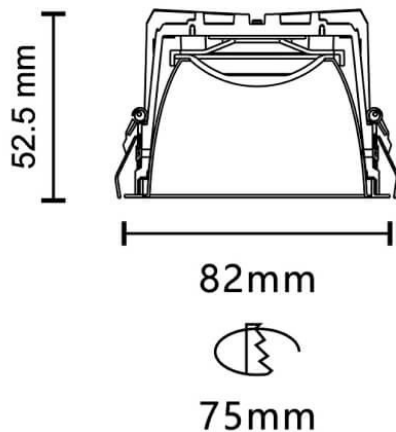

### VENUS

Lavov downlight from the family VENUS with a power of 7.2W, CRI 90 and CCT 4000K, 93.3 degrees beam angle. With a total lumen output of 587.95000000000005lm, and a luminous efficacy of 81.61lm/W. Made in Die Cast Aluminum and finished in White color. DALI driver.

#### Scheme

Product	
Real power (W)	7.2
Real luminous flux (Lm)	587.95000000000005
Luminous efficiency (Lm/W)	81.61
Beam angle (°)	93.3
Life time (h)	50000 h L80B10
IP	20
Electrical class insulation	Clas II
Colour	White
Control gear included	Yes
Control gear	DALI
Flicker Free	Yes
Light source	LED
Type of LED	COB
Colour temperature (K)	4000
Colour consistency (SDCM)	SDCM<3
CRI	90