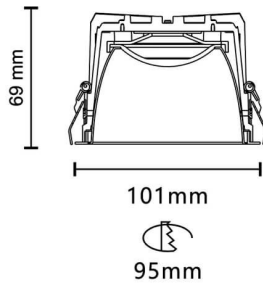

VENUS

Lavov downlight from the family VENUS with a power of 14.18W, CRI 90 and CCT 3000K, 94.1 degrees beam angle. With a total lumen output of 982.25lm, and a luminous efficacy of 69.25lm/W. Made in Die Cast Aluminum and finished in Black color. ON/OFF driver.

Item code	86.D063.2331.02
Product type	Indoor
Category	Downlights
Family	PLANET
Subfamily	VENUS

Pictograms

Scheme

Product	
Real power (W)	14.18
Real luminous flux (Lm)	982.25
Luminous efficiency (Lm/W)	69.25
Beam angle (°)	94.1
Life time (h)	50000 h L80B10
IP	20
Electrical class insulation	Clas II
Colour	Black
Control gear included	Yes
Control gear	ON/OFF
Flicker Free	Yes
Light source	LED
Type of LED	COB
Colour temperature (K)	3000
Colour consistency (SDCM)	SDCM<3
CRI	90