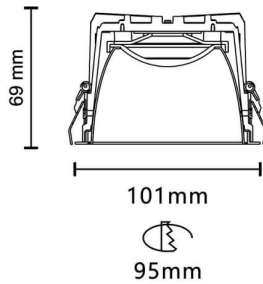

VENUS

Lavov downlight from the family VENUS with a power of 14.18W, CRI 90 and CCT 4000K, 94.1 degrees beam angle. With a total lumen output of 982.25lm, and a luminous efficacy of 69.25lm/W. Made in Die Cast Aluminum and finished in White color. ON/OFF driver.

Item code	86.D063.2431.01
Product type	Indoor
Category	Downlights
Family	PLANET
Subfamily	VENUS

Pictograms

Scheme

Product	
Real power (W)	14.18
Real luminous flux (Lm)	982.25
Luminous efficiency (Lm/W)	69.25
Beam angle (°)	94.1
Life time (h)	50000 h L80B10
IP	20
Electrical class insulation	Clas II
Colour	White
Control gear included	Yes
Control gear	ON/OFF
Flicker Free	Yes
Light source	LED
Type of LED	COB
Colour temperature (K)	4000
Colour consistency (SDCM)	SDCM<3
CRI	90