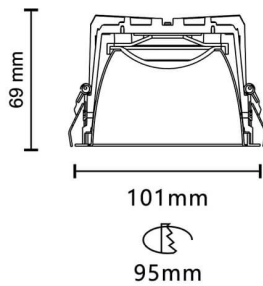

VENUS

Lavov downlight from the family VENUS with a power of 14.18W, CRI 90 and CCT 4000K, 94.1 degrees beam angle. With a total lumen output of 982.25lm, and a luminous efficacy of 69.25lm/W. Made in Die Cast Aluminum and finished in Black color. ON/OFF driver.

Item code	86.D063.2431.02
Product type	Indoor
Category	Downlights
Family	PLANET
Subfamily	VENUS

Pictograms

Scheme

Product

Real power (W)	14.18
Real luminous flux (Lm)	982.25
Luminous efficiency (Lm/W)	69.25
Beam angle (°)	94.1
Life time (h)	50000 h L80B10
IP	20
Electrical class insulation	Clas II
Colour	Black
Control gear included	Yes
Control gear	ON/OFF
Flicker Free	Yes
Light source	LED
Type of LED	COB
Colour temperature (K)	4000
Colour consistency (SDCM)	SDCM<3
CRI	90