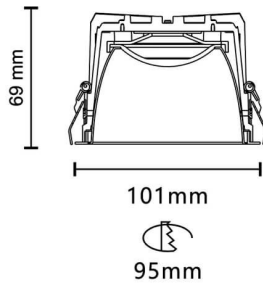

VENUS

Lavov downlight from the family VENUS with a power of 14.18W, CRI 90 and CCT 4000K, 94.1 degrees beam angle. With a total lumen output of 982.25lm, and a luminous efficacy of 69.25lm/W. Made in Die Cast Aluminum and finished in Black color. ON/OFF driver.

Item code	86.D063.2431.02
Product type	Indoor
Category	Downlights
Family	PLANET
Subfamily	VENUS

Pictograms

Scheme

Product	
Real power (W)	14.18
Real luminous flux (Lm)	982.25
Luminous efficiency (Lm/W)	69.25
Beam angle (°)	94.1
Life time (h)	50000 h L80B10
IP	20
Electrical class insulation	Clas II
Colour	Black
Control gear included	Yes
Control gear	ON/OFF
Flicker Free	Yes
Light source	LED
Type of LED	COB
Colour temperature (K)	4000
Colour consistency (SDCM)	SDCM<3
CRI	90