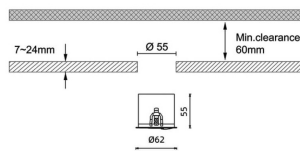

Pro wallwash

Lavov downlight from the family Pro wallwash with a power of 9W and an optics Wall washer 15 degrees . CCT 3000K. With a total lumen output of 498lm and a luminous efficiency of 55.33lm/W.ON/OFF driver. Made in die cast aluminum and finished in Black color.

Item code	86.D066.1351.02
Product type	Indoor
Category	Downlights
Family	Pro wallwash
Pictograms	

Dimensions

Product dimensions (mm) diam 62xheight 55mm

Scheme

Product

Real power (W)	9
Real luminous flux (Lm)	498
Luminous efficiency (Lm/W)	55.33
Beam angle (°)	Wall washer 15
IP	IP20
Colour	Black
Control gear included	Yes
Control gear	ON/OFF
Flicker Free	Yes
Light source	LED
Type of LED	COB
Colour temperature (K)	3000
Colour consistency (SDCM)	SDCM<3
CRI	90