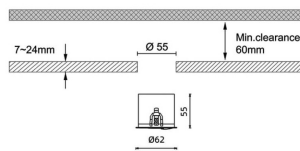

### Pro wallwash

Lavov downlight from the family Pro wallwash with a power of 9W and an optics Wall washer 15 degrees . CCT 3000K. With a total lumen output of 498lm and a luminous efficiency of 55.33lm/W.ON/OFF driver. Made in die cast aluminum and finished in Black color.

### Dimensions

**Product dimensions (mm) diam 62xheight 55mm**

### Product

<b>Real power (W)</b>	<b>9</b>
<b>Real luminous flux (Lm)</b>	<b>498</b>
<b>Luminous efficiency (Lm/W)</b>	<b>55.33</b>
<b>Beam angle (°)</b>	<b>Wall washer 15</b>
<b>IP</b>	<b>IP20</b>
<b>Colour</b>	<b>Black</b>
<b>Control gear included</b>	<b>Yes</b>
<b>Control gear</b>	<b>ON/OFF</b>
<b>Flicker Free</b>	<b>Yes</b>
<b>Light source</b>	<b>LED</b>
<b>Type of LED</b>	<b>COB</b>
<b>Colour temperature (K)</b>	<b>3000</b>
<b>Colour consistency (SDCM)</b>	<b>SDCM&lt;3</b>
<b>CRI</b>	<b>90</b>