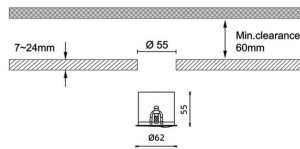

Item code 86.D066.1353.01

Product type Indoor

Category Downlights

Family Pro wallwash

Pictograms

Dimensions

Product dimensions (mm) diam 62xheight 55mm

Scheme

Product

Real power (W) 9

Real luminous flux (Lm) 498

Luminous efficiency (Lm/W) 55.33

Beam angle (°) Wall washer 15

IP IP20

Colour White

Control gear included Yes