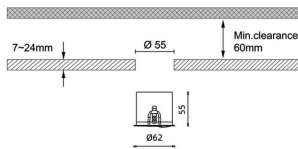

Item code 86.D066.1353.01

Product type Indoor

Category Downlights

Family Pro wallwash

Pictograms

Dimensions

Product dimensions (mm) diam 62xheight 55mm

Scheme

Product

Real power (W) 9

Real luminous flux (Lm) 498

Luminous efficiency (Lm/W) 55.33

Beam angle (°) Wall washer 15

IP IP20

Colour White

Control gear included Yes