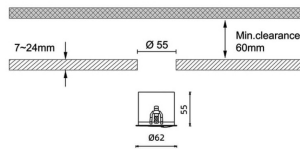

### Dimensions

**Product dimensions (mm)** diam 62xheight 55mm

### Product

**Real power (W)** 9

**Real luminous flux (Lm)** 498

**Luminous efficiency (Lm/W)** 55.33

**Beam angle (°)** Wall washer 15

**IP** IP20

**Colour** White

**Control gear included** Yes