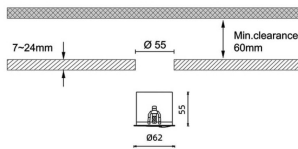

### Dimensions

**Product dimensions (mm)** diam 62xheight 55mm

### Product

**Real power (W)** 9

**Real luminous flux (Lm)** 498

**Luminous efficiency (Lm/W)** 55.33

**Beam angle (°)** Wall washer 15

**IP** IP20

**Colour** Black

**Control gear included** Yes