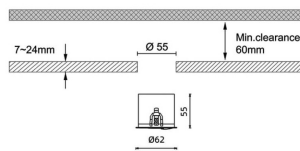

### Pro wallwash

Lavov downlight from the family Pro wallwash with a power of 9W and an optics Wall washer 15 degrees . CCT 3000K. With a total lumen output of 498lm and a luminous efficiency of 55.33lm/W.DALI driver. Made in die cast aluminum and finished in Black color.

### Dimensions

**Product dimensions (mm) diam 62xheight 55mm**

### Product

<b>Real power (W)</b>	<b>9</b>
<b>Real luminous flux (Lm)</b>	<b>498</b>
<b>Luminous efficiency (Lm/W)</b>	<b>55.33</b>
<b>Beam angle (°)</b>	<b>Wall washer 15</b>
<b>IP</b>	<b>IP20</b>
<b>Colour</b>	<b>Black</b>
<b>Control gear included</b>	<b>Yes</b>
<b>Control gear</b>	<b>DALI</b>
<b>Flicker Free</b>	<b>Yes</b>
<b>Light source</b>	<b>LED</b>
<b>Type of LED</b>	<b>COB</b>
<b>Colour temperature (K)</b>	<b>3000</b>
<b>Colour consistency (SDCM)</b>	<b>SDCM&lt;3</b>
<b>CRI</b>	<b>90</b>