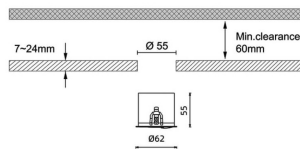

### Dimensions

**Product dimensions (mm)** diam 62xheight 55mm

### Product

**Real power (W)** 9

**Real luminous flux (Lm)** 498

**Luminous efficiency (Lm/W)** 55.33

**Beam angle (°)** Wall washer 15

**IP** IP20

**Colour** Black

**Control gear included** Yes