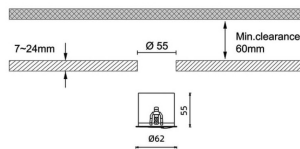

Item code 86.D066.1451.02

Product type Indoor

Category Downlights

Family Pro wallwash

Pictograms

Dimensions

Product dimensions (mm) diam 62xheight 55mm

Scheme

Product

Real power (W) 9

Real luminous flux (Lm) 498

Luminous efficiency (Lm/W) 55.33

Beam angle (°) Wall washer 15

IP IP20

Colour Black

Control gear included Yes