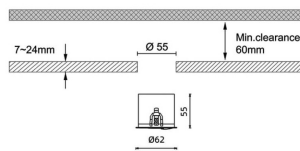

Pro wallwash

Lavov downlight from the family Pro wallwash with a power of 9W and an optics Wall washer 15 degrees . CCT 4000K. With a total lumen output of 498lm and a luminous efficiency of 55.33lm/W.ON/OFF driver. Made in die cast aluminum and finished in Black color.

Item code	86.D066.1451.02
Product type	Indoor
Category	Downlights
Family	Pro wallwash
Pictograms	

Dimensions

Product dimensions (mm) diam 62xheight 55mm

Scheme

Product

Real power (W)	9
Real luminous flux (Lm)	498
Luminous efficiency (Lm/W)	55.33
Beam angle (°)	Wall washer 15
IP	IP20
Colour	Black
Control gear included	Yes
Control gear	ON/OFF
Flicker Free	Yes
Light source	LED
Type of LED	COB
Colour temperature (K)	4000
Colour consistency (SDCM)	SDCM<3
CRI	90