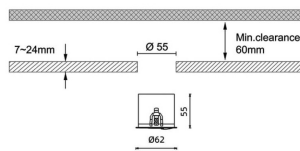

### Dimensions

**Product dimensions (mm)** diam 62xheight 55mm

### Product

**Real power (W)** 9

**Real luminous flux (Lm)** 498

**Luminous efficiency (Lm/W)** 55.33

**Beam angle (°)** Wall washer 15

**IP** IP20

**Colour** White

**Control gear included** Yes