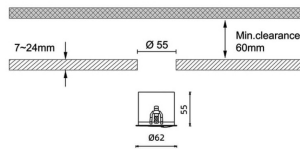

Item code 86.D066.1453.02

Product type Indoor

Category Downlights

Family Pro wallwash

Pictograms

Dimensions

Product dimensions (mm) diam 62xheight 55mm

Scheme

Product

Real power (W) 9

Real luminous flux (Lm) 498

Luminous efficiency (Lm/W) 55.33

Beam angle (°) Wall washer 15

IP IP20

Colour Black

Control gear included Yes