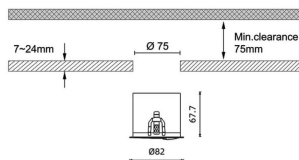

Scheme

Product

Real power (W)	15

Real luminous flux (Lm)	747

Luminous efficiency (Lm/W)	49.8

Beam angle (°)	Wall washer 15

IP	IP20

Colour	White

Control gear included	Yes

Control gear	ON/OFF

Flicker Free	Yes

Light source	LED

Type of LED	COB

Colour temperature (K)	3000

Colour consistency (SDCM)	SDCM<3

CRI	90