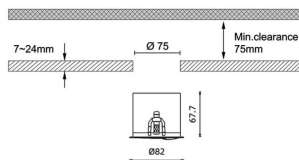

Pro wallwash

Lavov downlight from the family Pro wallwash with a power of 15W and an optics Wall washer 15 degrees . CCT 3000K. With a total lumen output of 747lm and a luminous efficiency of 49.8lm/W.ON/OFF driver. Made in die cast aluminum and finished in White color.

Item code	86.D066.2351.01
Product type	Indoor
Category	Downlights
Family	Pro wallwash
Pictograms	

Dimensions

Product dimensions (mm) diam 82xheight 67,7mm

Scheme

Product

Real power (W)	15
Real luminous flux (Lm)	747
Luminous efficiency (Lm/W)	49.8
Beam angle (°)	Wall washer 15
IP	IP20
Colour	White
Control gear included	Yes
Control gear	ON/OFF
Flicker Free	Yes
Light source	LED
Type of LED	COB
Colour temperature (K)	3000
Colour consistency (SDCM)	SDCM<3
CRI	90