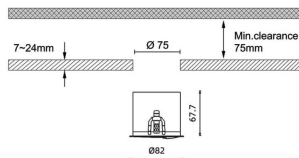

Pro wallwash

Lavov downlight from the family Pro wallwash with a power of 15W and an optics Wall washer 15 degrees . CCT 3000K. With a total lumen output of 747lm and a luminous efficiency of 49.8lm/W.ON/OFF driver. Made in die cast aluminum and finished in Black color.

Item code	86.D066.2351.02
Product type	Indoor
Category	Downlights
Family	Pro wallwash
Pictograms	

Dimensions

Product dimensions (mm) diam 82xheight 67,7mm

Scheme

Product	
Real power (W)	15
Real luminous flux (Lm)	747
Luminous efficiency (Lm/W)	49.8
Beam angle (°)	Wall washer 15
IP	IP20
Colour	Black
Control gear included	Yes
Control gear	ON/OFF
Flicker Free	Yes
Light source	LED
Type of LED	COB
Colour temperature (K)	3000
Colour consistency (SDCM)	SDCM<3
CRI	90