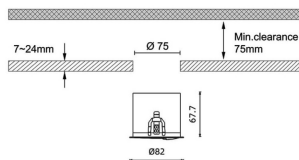

### Dimensions

**Product dimensions (mm)** diam 82xheight 67,7mm

### Product

**Real power (W)** 15

**Real luminous flux (Lm)** 747

**Luminous efficiency (Lm/W)** 49.8

**Beam angle (°)** Wall washer 15

**IP** IP20

**Colour** White

**Control gear included** Yes