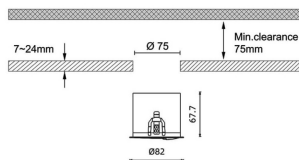

Scheme

Product

Real power (W)	15
Real luminous flux (Lm)	747
Luminous efficiency (Lm/W)	49.8
Beam angle (°)	Wall washer 15
IP	IP20
Colour	Black
Control gear included	Yes
Control gear	DALI
Flicker Free	Yes
Light source	LED
Type of LED	COB
Colour temperature (K)	3000
Colour consistency (SDCM)	SDCM<3
CRI	90