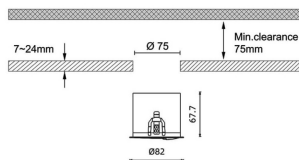

Pro wallwash

Lavov downlight from the family Pro wallwash with a power of 15W and an optics Wall washer 15 degrees . CCT 3000K. With a total lumen output of 747lm and a luminous efficiency of 49.8lm/W.DALI driver. Made in die cast aluminum and finished in Black color.

Item code	86.D066.2353.02
Product type	Indoor
Category	Downlights
Family	Pro wallwash
Pictograms	

Dimensions

Product dimensions (mm) diam 82xheight 67,7mm

Scheme

Product

Real power (W)	15
Real luminous flux (Lm)	747
Luminous efficiency (Lm/W)	49.8
Beam angle (°)	Wall washer 15
IP	IP20
Colour	Black
Control gear included	Yes
Control gear	DALI
Flicker Free	Yes
Light source	LED
Type of LED	COB
Colour temperature (K)	3000
Colour consistency (SDCM)	SDCM<3
CRI	90