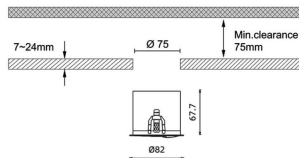

### Dimensions

**Product dimensions (mm)** diam 82xheight 67,7mm

### Product

**Real power (W)** 15

**Real luminous flux (Lm)** 747

**Luminous efficiency (Lm/W)** 49.8

**Beam angle (°)** Wall washer 15

**IP** IP20

**Colour** Black

**Control gear included** Yes