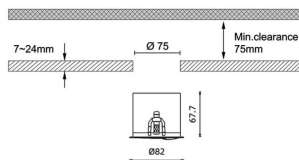

Scheme

Product

Real power (W)	15
Real luminous flux (Lm)	747
Luminous efficiency (Lm/W)	49.8
Beam angle (°)	Wall washer 15
IP	IP20
Colour	White
Control gear included	Yes
Control gear	ON/OFF
Flicker Free	Yes
Light source	LED
Type of LED	COB
Colour temperature (K)	4000
Colour consistency (SDCM)	SDCM<3
CRI	90