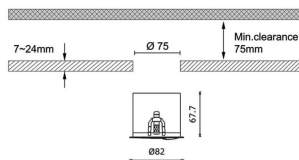

Pro wallwash

Lavov downlight from the family Pro wallwash with a power of 15W and an optics Wall washer 15 degrees . CCT 4000K. With a total lumen output of 747lm and a luminous efficiency of 49.8lm/W.ON/OFF driver. Made in die cast aluminum and finished in White color.

Item code	86.D066.2451.01
Product type	Indoor
Category	Downlights
Family	Pro wallwash
Pictograms	

Dimensions

Product dimensions (mm) diam 82xheight 67,7mm

Scheme

Product

Real power (W)	15
Real luminous flux (Lm)	747
Luminous efficiency (Lm/W)	49.8
Beam angle (°)	Wall washer 15
IP	IP20
Colour	White
Control gear included	Yes
Control gear	ON/OFF
Flicker Free	Yes
Light source	LED
Type of LED	COB
Colour temperature (K)	4000
Colour consistency (SDCM)	SDCM<3
CRI	90