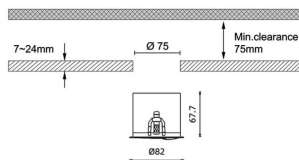

Pro wallwash

Lavov downlight from the family Pro wallwash with a power of 15W and an optics Wall washer 15 degrees . CCT 4000K. With a total lumen output of 747lm and a luminous efficiency of 49.8lm/W.ON/OFF driver. Made in die cast aluminum and finished in Black color.

Item code	86.D066.2451.02
Product type	Indoor
Category	Downlights
Family	Pro wallwash
Pictograms	

Dimensions

Product dimensions (mm) diam 82xheight 67,7mm

Scheme

Product

Real power (W)	15
Real luminous flux (Lm)	747
Luminous efficiency (Lm/W)	49.8
Beam angle (°)	Wall washer 15
IP	IP20
Colour	Black
Control gear included	Yes
Control gear	ON/OFF
Flicker Free	Yes
Light source	LED
Type of LED	COB
Colour temperature (K)	4000
Colour consistency (SDCM)	SDCM<3
CRI	90