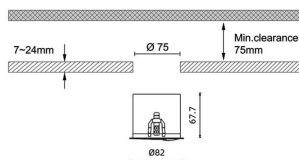

Pro wallwash

Lavov downlight from the family Pro wallwash with a power of 15W and an optics Wall washer 15 degrees . CCT 4000K. With a total lumen output of 747lm and a luminous efficiency of 49.8lm/W.ON/OFF driver. Made in die cast aluminum and finished in Black color.

Item code	86.D066.2451.02
Product type	Indoor
Category	Downlights
Family	Pro wallwash
Pictograms	

Dimensions

Product dimensions (mm) diam 82xheight 67,7mm

Scheme

Product	
Real power (W)	15
Real luminous flux (Lm)	747
Luminous efficiency (Lm/W)	49.8
Beam angle (°)	Wall washer 15
IP	IP20
Colour	Black
Control gear included	Yes
Control gear	ON/OFF
Flicker Free	Yes
Light source	LED
Type of LED	COB
Colour temperature (K)	4000
Colour consistency (SDCM)	SDCM<3
CRI	90