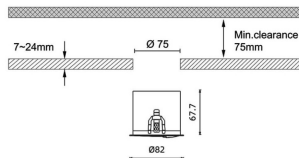

Scheme

Product

Real power (W)	15

Real luminous flux (Lm)	747

Luminous efficiency (Lm/W)	49.8

Beam angle (°)	Wall washer 15

IP	IP20

Colour	Black

Control gear included	Yes

Control gear	ON/OFF

Flicker Free	Yes

Light source	LED

Type of LED	COB

Colour temperature (K)	4000

Colour consistency (SDCM)	SDCM<3

CRI	90