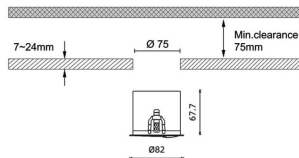

### Dimensions

**Product dimensions (mm)** diam 82xheight 67,7mm

### Product

**Real power (W)** 15

**Real luminous flux (Lm)** 747

**Luminous efficiency (Lm/W)** 49.8

**Beam angle (°)** Wall washer 15

**IP** IP20

**Colour** White

**Control gear included** Yes