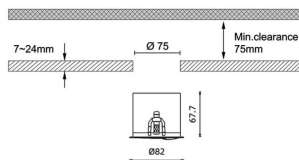

Pro wallwash

Lavov downlight from the family Pro wallwash with a power of 15W and an optics Wall washer 15 degrees . CCT 4000K. With a total lumen output of 747lm and a luminous efficiency of 49.8lm/W.DALI driver. Made in die cast aluminum and finished in Black color.

Item code	86.D066.2453.02
Product type	Indoor
Category	Downlights
Family	Pro wallwash
Pictograms	

Dimensions

Product dimensions (mm) diam 82xheight 67,7mm

Scheme

Product

Real power (W)	15
Real luminous flux (Lm)	747
Luminous efficiency (Lm/W)	49.8
Beam angle (°)	Wall washer 15
IP	IP20
Colour	Black
Control gear included	Yes
Control gear	DALI
Flicker Free	Yes
Light source	LED
Type of LED	COB
Colour temperature (K)	4000
Colour consistency (SDCM)	SDCM<3
CRI	90