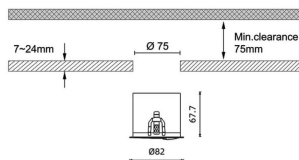

Item code 86.D066.2453.02

Product type Indoor

Category Downlights

Family Pro wallwash

Pictograms

Dimensions

Product dimensions (mm) diam 82xheight 67,7mm

Scheme

Product

Real power (W) 15

Real luminous flux (Lm) 747

Luminous efficiency (Lm/W) 49.8

Beam angle (°) Wall washer 15

IP IP20

Colour Black

Control gear included Yes