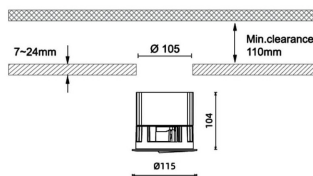

Scheme

Product

Real power (W)	29
Real luminous flux (Lm)	1495
Luminous efficiency (Lm/W)	51.55
Beam angle (°)	Wall washer 15
IP	IP20
Colour	White
Control gear included	Yes
Control gear	ON/OFF
Flicker Free	Yes
Light source	LED
Type of LED	COB
Colour temperature (K)	3000
Colour consistency (SDCM)	SDCM<3
CRI	90