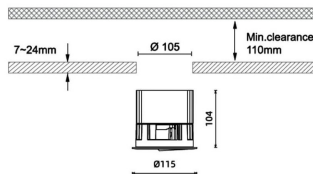

Scheme

Product

Real power (W)	29

Real luminous flux (Lm)	1495

Luminous efficiency (Lm/W)	51.55

Beam angle (°)	Wall washer 15

IP	IP20

Colour	White

Control gear included	Yes

Control gear	DALI

Flicker Free	Yes

Light source	LED

Type of LED	COB

Colour temperature (K)	3000

Colour consistency (SDCM)	SDCM<3

CRI	90