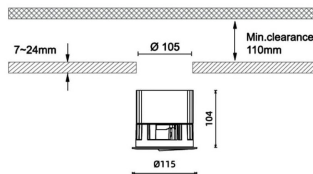

### Dimensions

**Product dimensions (mm)** diam 115xheight 104mm

### Product

**Real power (W)** 29

**Real luminous flux (Lm)** 1495

**Luminous efficiency (Lm/W)** 51.55

**Beam angle (°)** Wall washer 15

**IP** IP20

**Colour** Black

**Control gear included** Yes