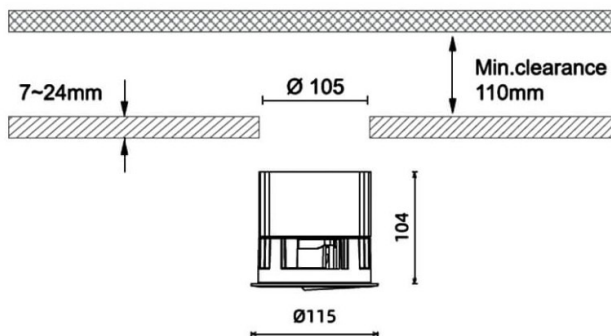

**Pro wallwash**

Lavov downlight from the family Pro wallwash with a power of 29W and an optics Wall washer 15 degrees . CCT 4000K. With a total lumen output of 1495lm and a luminous efficiency of 51.55lm/W.ON/OFF driver. Made in die cast aluminum and finished in Black color.

<b>Item code</b>	<b>86.D066.3451.02</b>
<b>Product type</b>	<b>Indoor</b>
<b>Category</b>	<b>Downlights</b>
<b>Family</b>	<b>Pro wallwash</b>
<b>Pictograms</b>	

**Dimensions**

**Product dimensions (mm) diam 115xheight 104mm**

**Scheme**

**Product**

<b>Real power (W)</b>	<b>29</b>
<b>Real luminous flux (Lm)</b>	<b>1495</b>
<b>Luminous efficiency (Lm/W)</b>	<b>51.55</b>
<b>Beam angle (°)</b>	<b>Wall washer 15</b>
<b>IP</b>	<b>IP20</b>
<b>Colour</b>	<b>Black</b>
<b>Control gear included</b>	<b>Yes</b>
<b>Control gear</b>	<b>ON/OFF</b>
<b>Flicker Free</b>	<b>Yes</b>
<b>Light source</b>	<b>LED</b>
<b>Type of LED</b>	<b>COB</b>
<b>Colour temperature (K)</b>	<b>4000</b>
<b>Colour consistency (SDCM)</b>	<b>SDCM&lt;3</b>
<b>CRI</b>	<b>90</b>