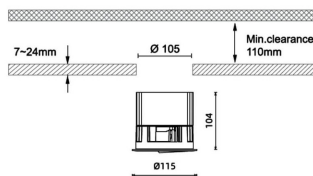

Item code 86.D066.3453.01

Product type Indoor

Category Downlights

Family Pro wallwash

Pictograms

Dimensions

Product dimensions (mm) diam 115xheight 104mm

Scheme

Product

Real power (W) 29

Real luminous flux (Lm) 1495

Luminous efficiency (Lm/W) 51.55

Beam angle (°) Wall washer 15

IP IP20

Colour White

Control gear included Yes